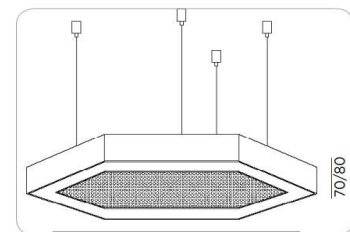

L70 minimum at 50,000
burning hours

Dimension diagram

Custom dimension, coating and installation
available upon request

Remarks:-

Address: Plot #7 Saroorpur-Nangla Industrial Area,Ballabgarh-Sohna Road,Faridabad-121005