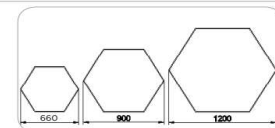

Dimension diagram